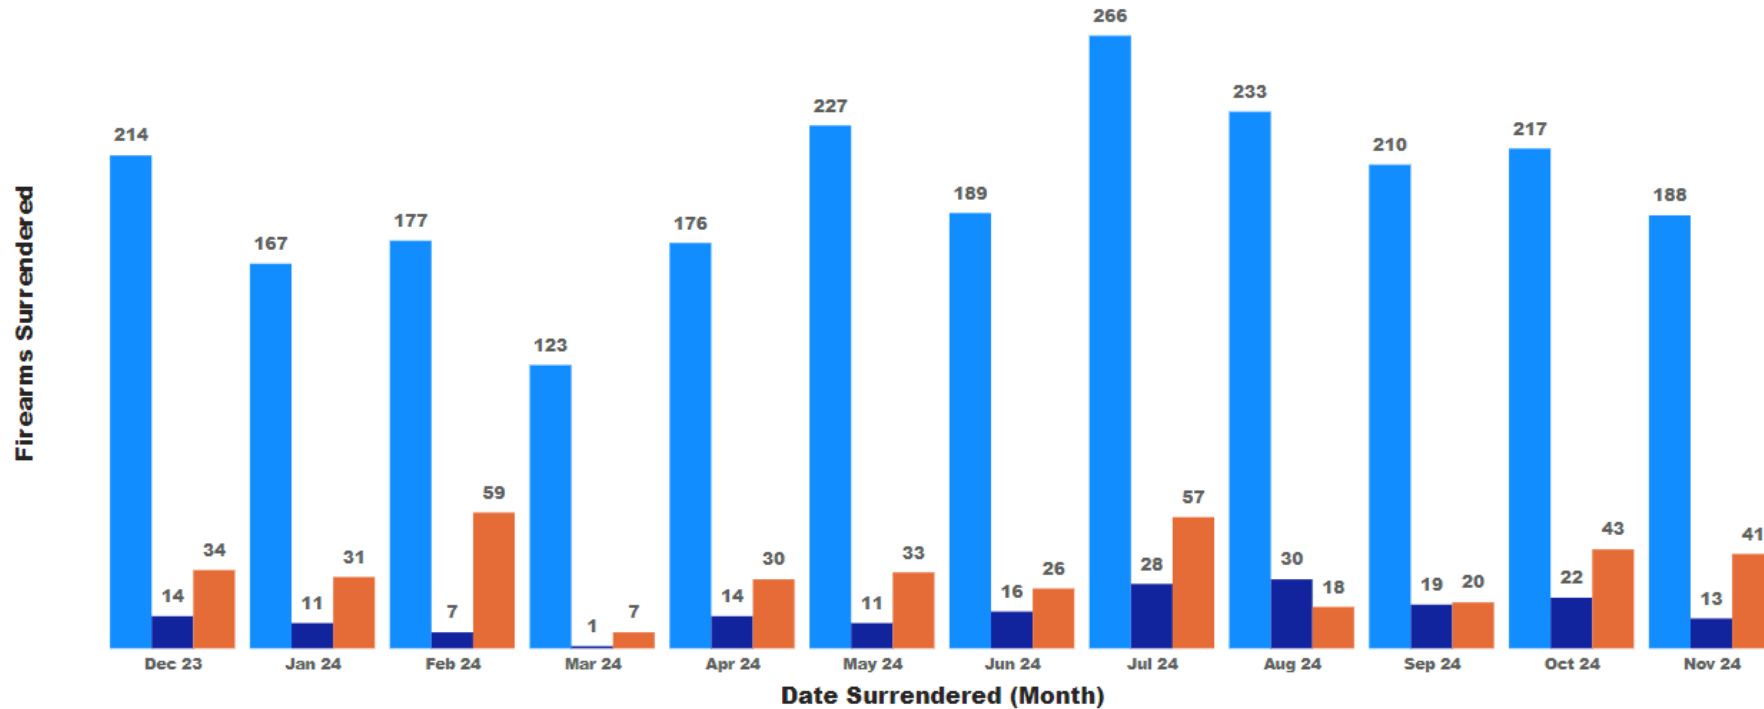

NSW PERMANENT FIREARM AMNESTY

FIREARMS HANDED IN

Firearms Surrendered to Dealers and Police

● Surrendered to Dealer ● Dealer to Police for Disposal ● Surrendered to Police

Total Firearms handed in during Amnesty from 1 July 2021:

- 10,744 handed in to Dealers
- 3,937 handed in to Police of which 932 were handed to Police by Gun Safe Dealers for destruction/disposal