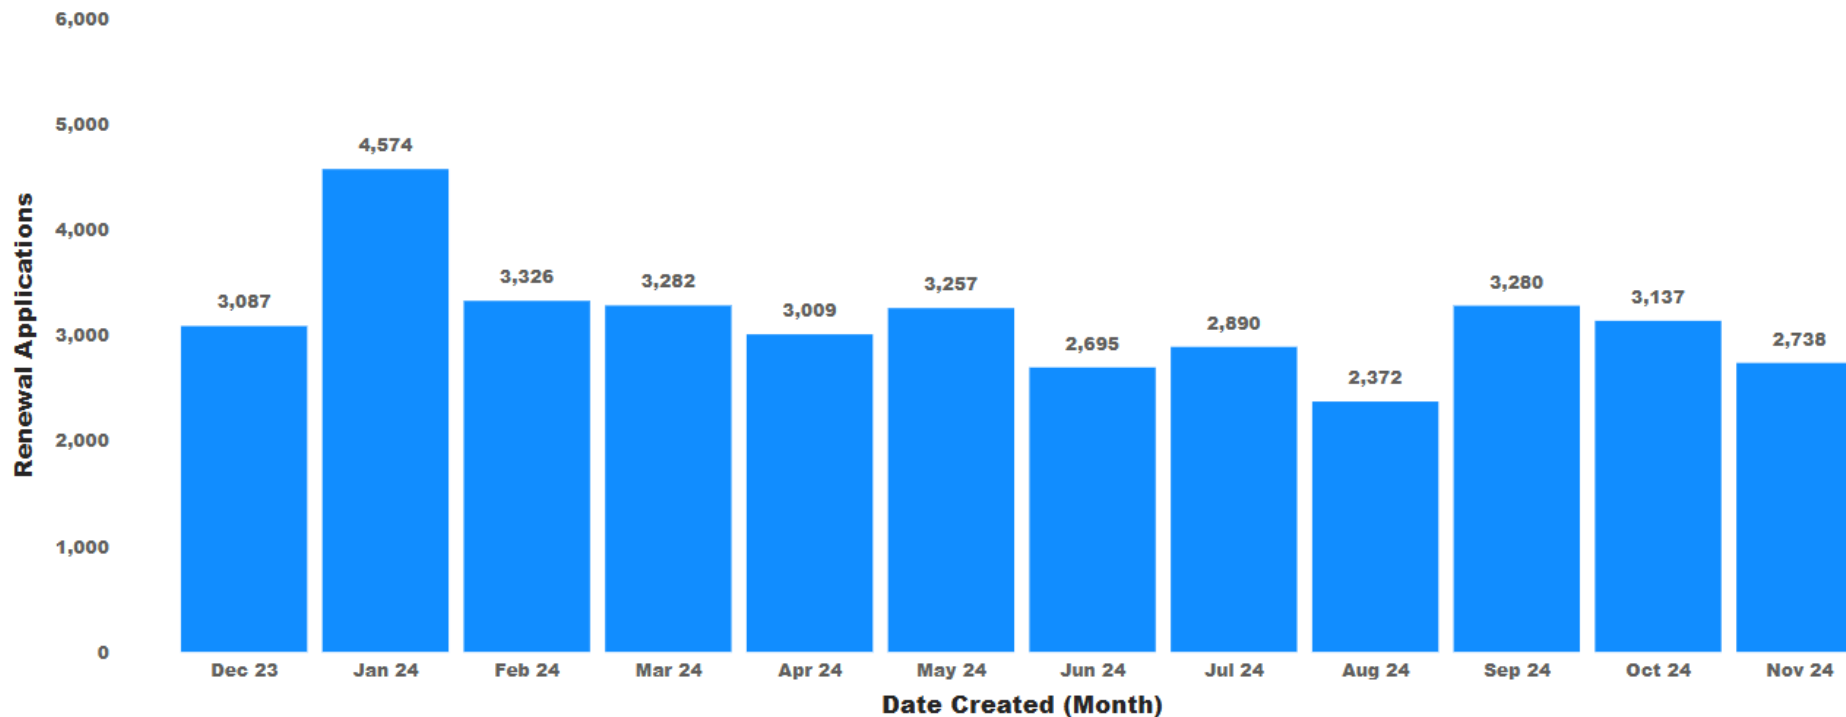

MAJOR CUSTOMER APPLICATIONS

LICENCE RENEWALS

Renewal Applications Submitted per Month

Renewal applications data includes:

- Total number of applications submitted not including draft or cancelled applications.