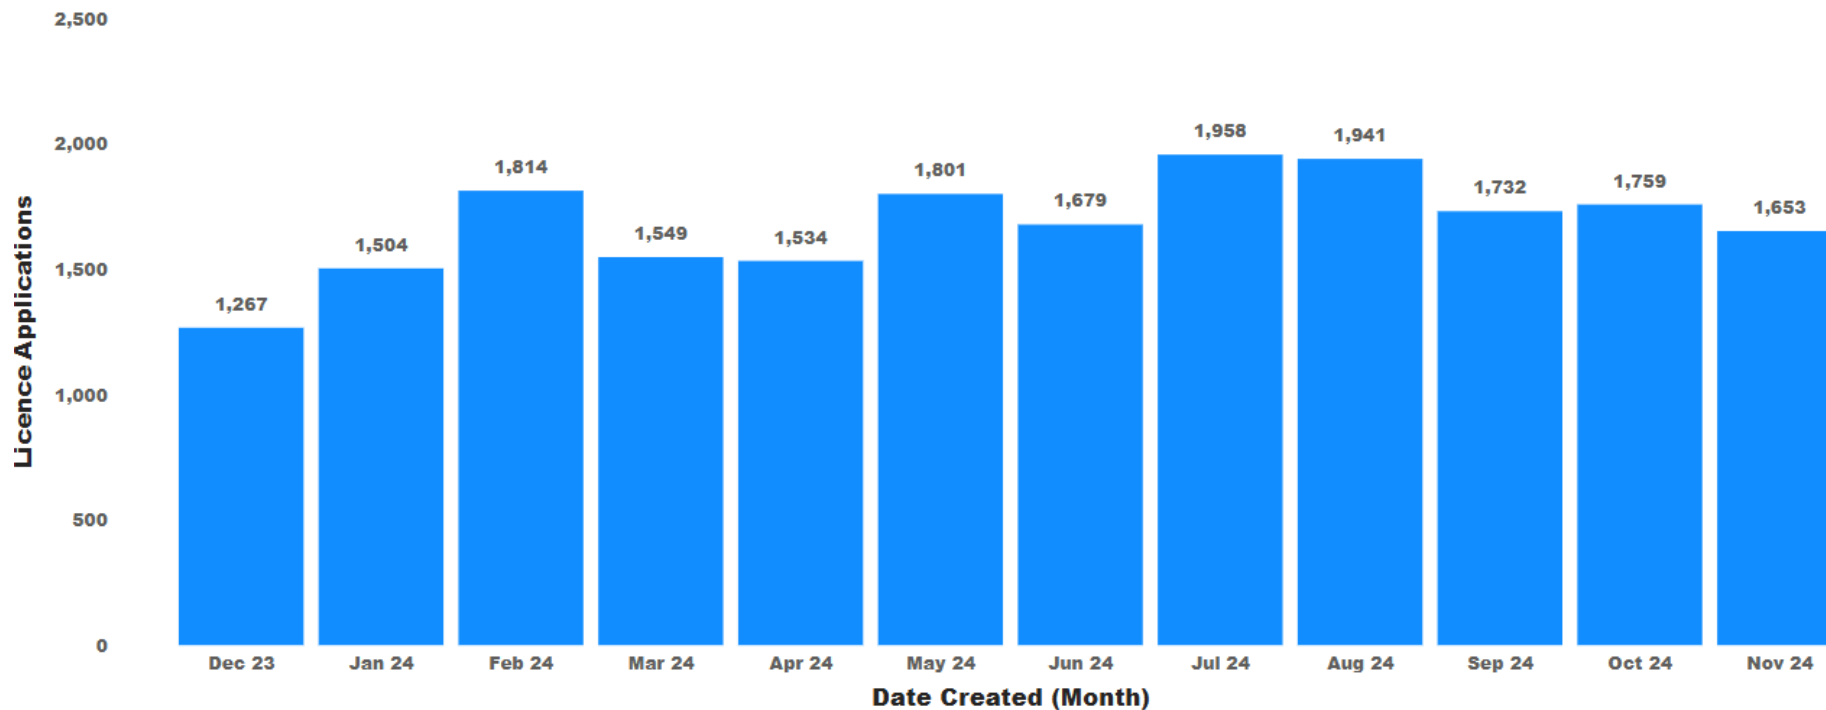

MAJOR CUSTOMER APPLICATIONS

NEW LICENCE APPLICATIONS

New Licence Applications Submitted per Month

New Firearms Licence applications data includes:

- Total number of applications submitted not including draft or cancelled applications