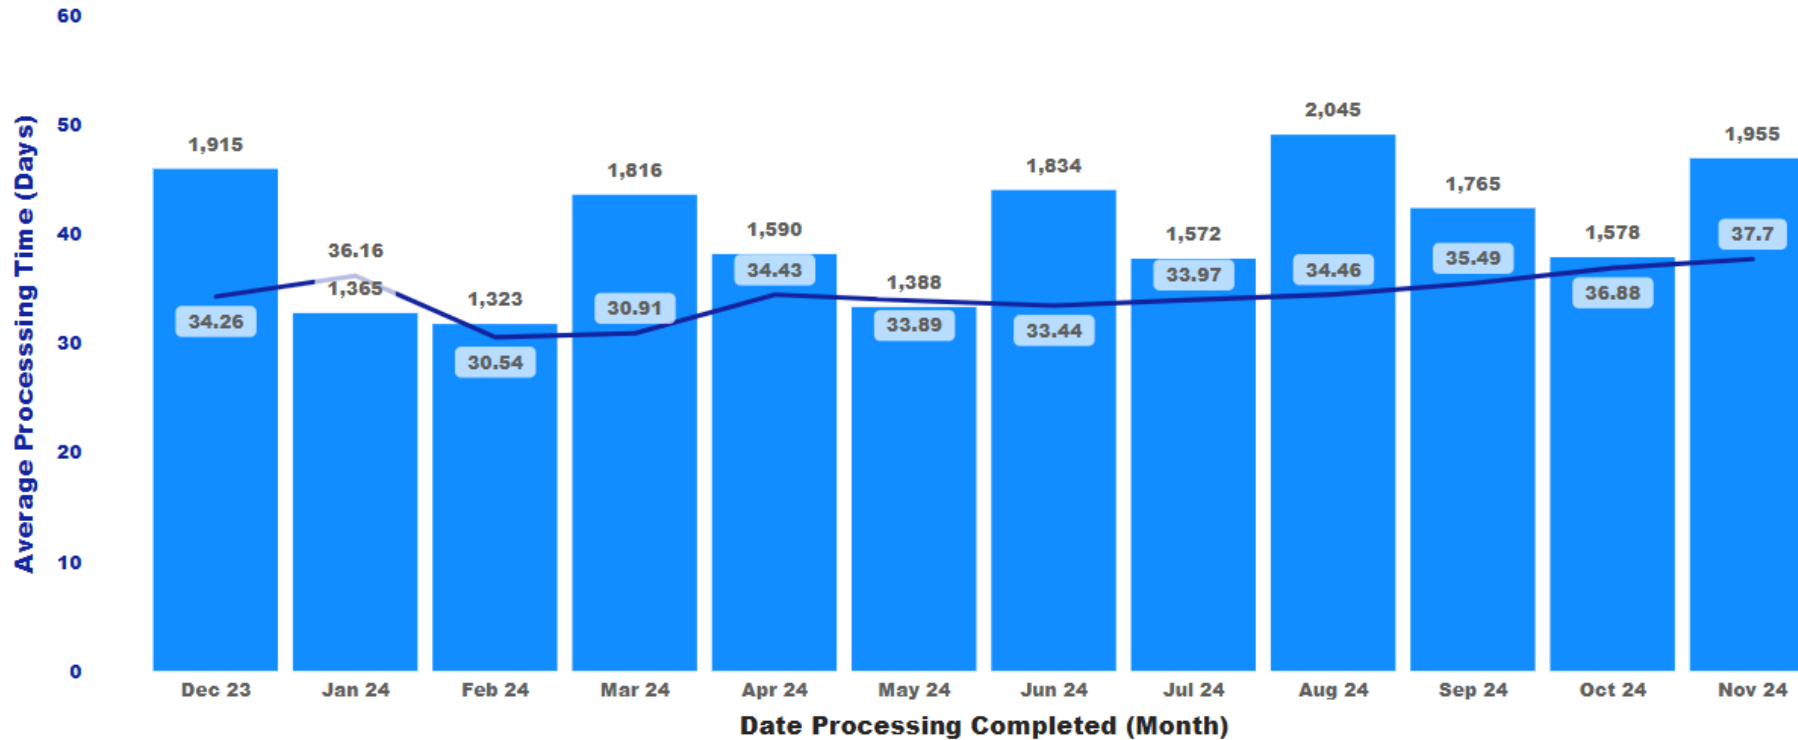

MAJOR CUSTOMER APPLICATIONS

NEW LICENCE APPLICATIONS

Average Processing Time & New Licence Applications Processed per Month

Please note:

- Average Processing Times are inclusive of the 28-day cooling off period