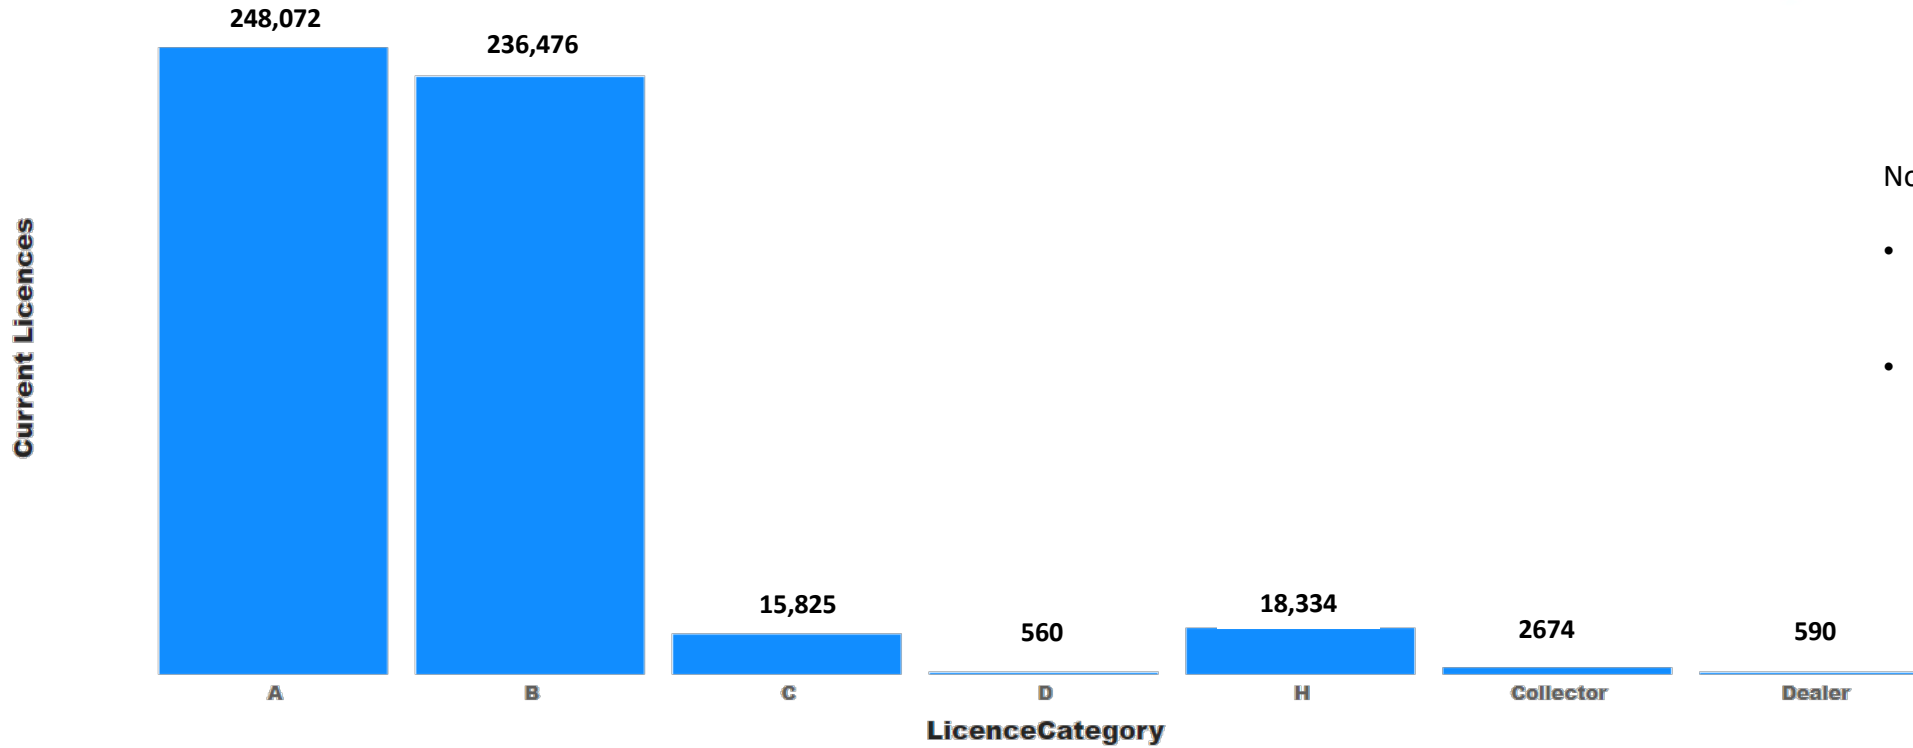

LICENSING STATISTICS

LICENSING AND FIREARM INFORMATION

Current Licences by LicenceCategory

Notes:

- Licence holders may have multiple categories on the one licence
- Data valid as of 1 Dec 24