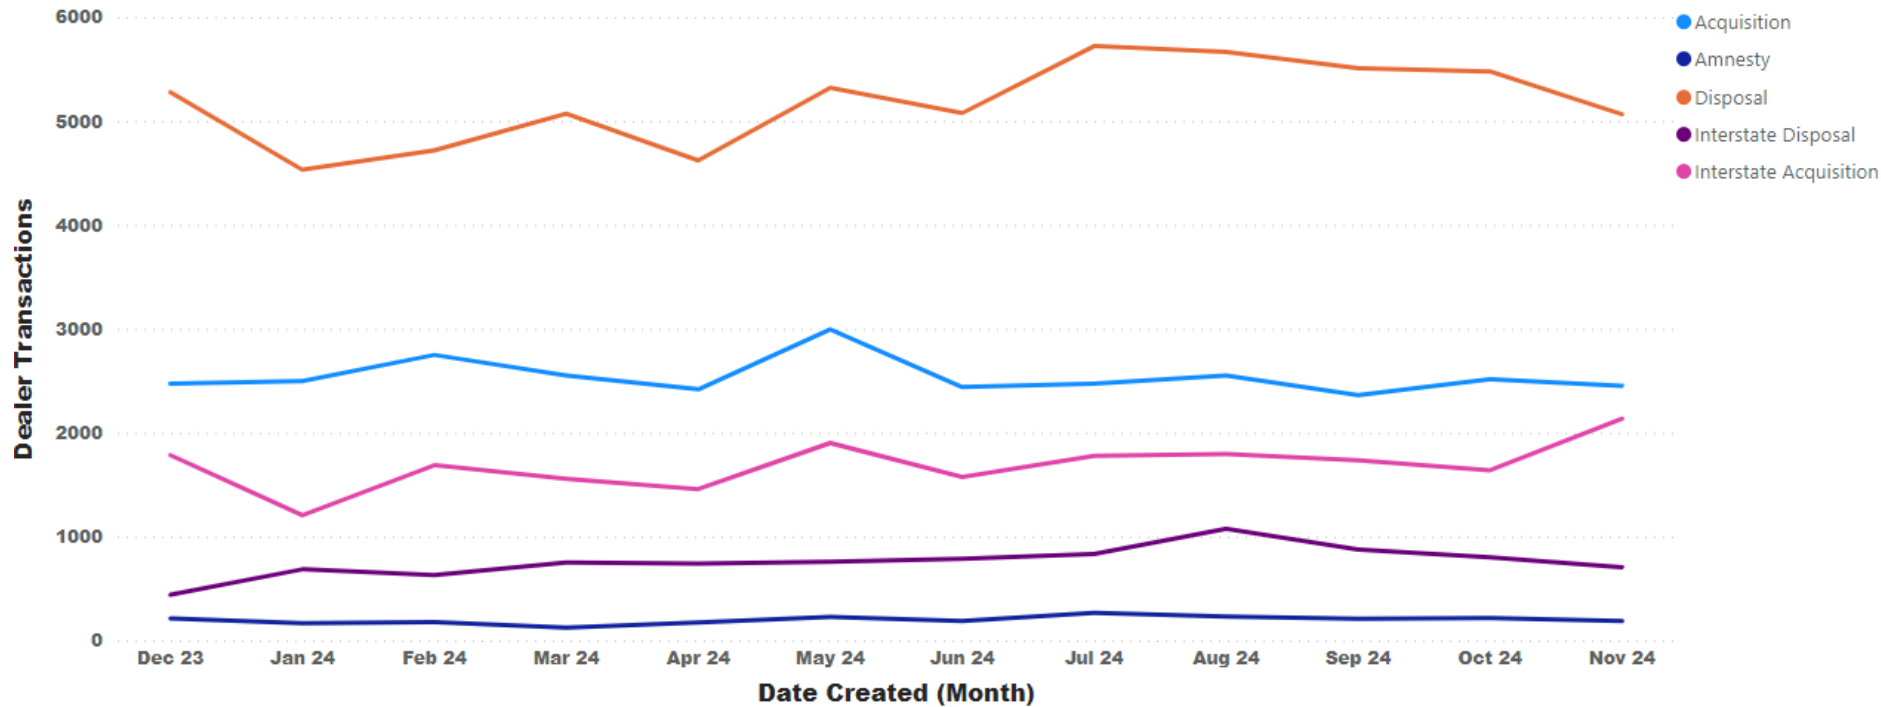

BUSINESS TRANSACTIONS

DEALER TRANSACTIONS

Dealer Transactions by Type per Month