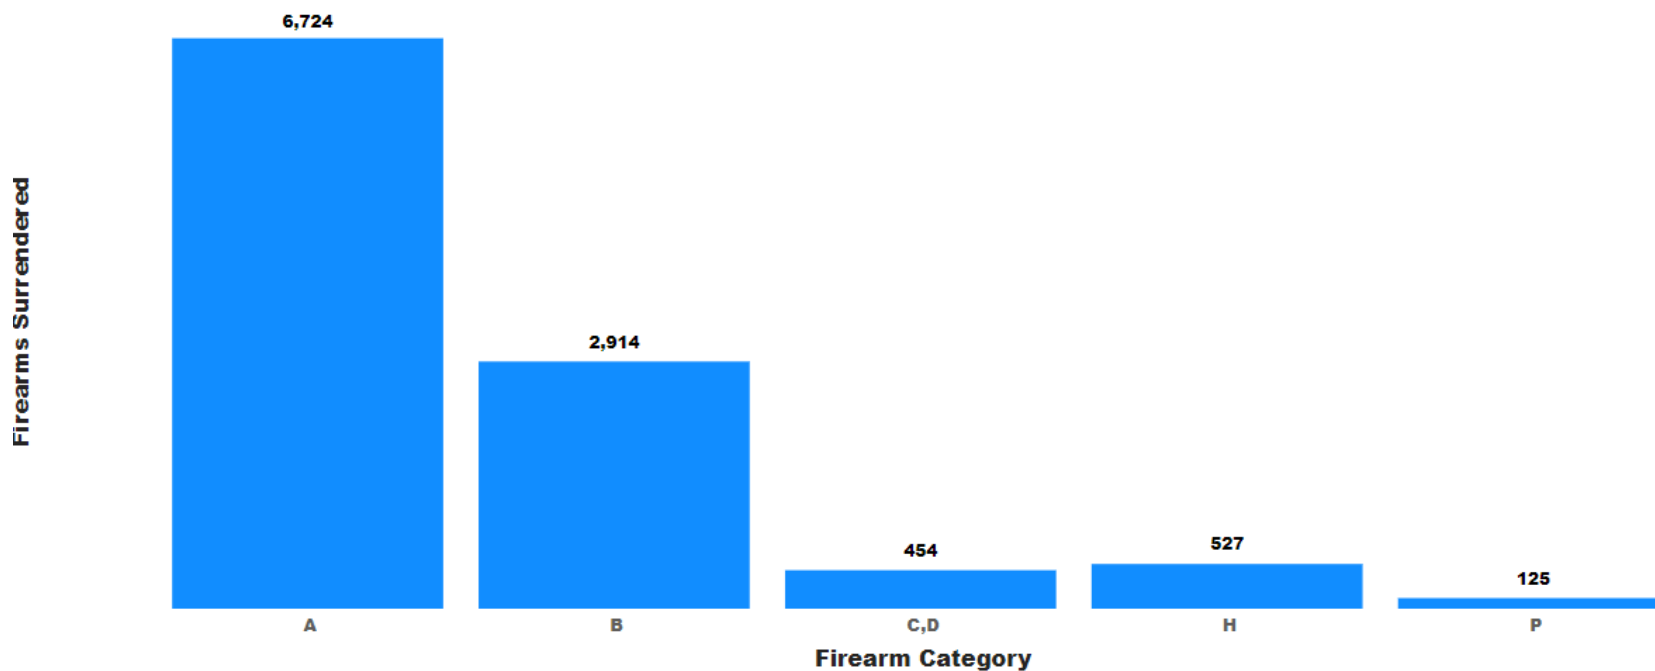

NSW PERMANENT FIREARM AMNESTY

FIREARMS HANDED IN

Total Firearms Surrendered to Dealers by Category

Total surrendered to
Dealers by Category to
30 November 2024 =
10,744 firearms

NSW Police Force