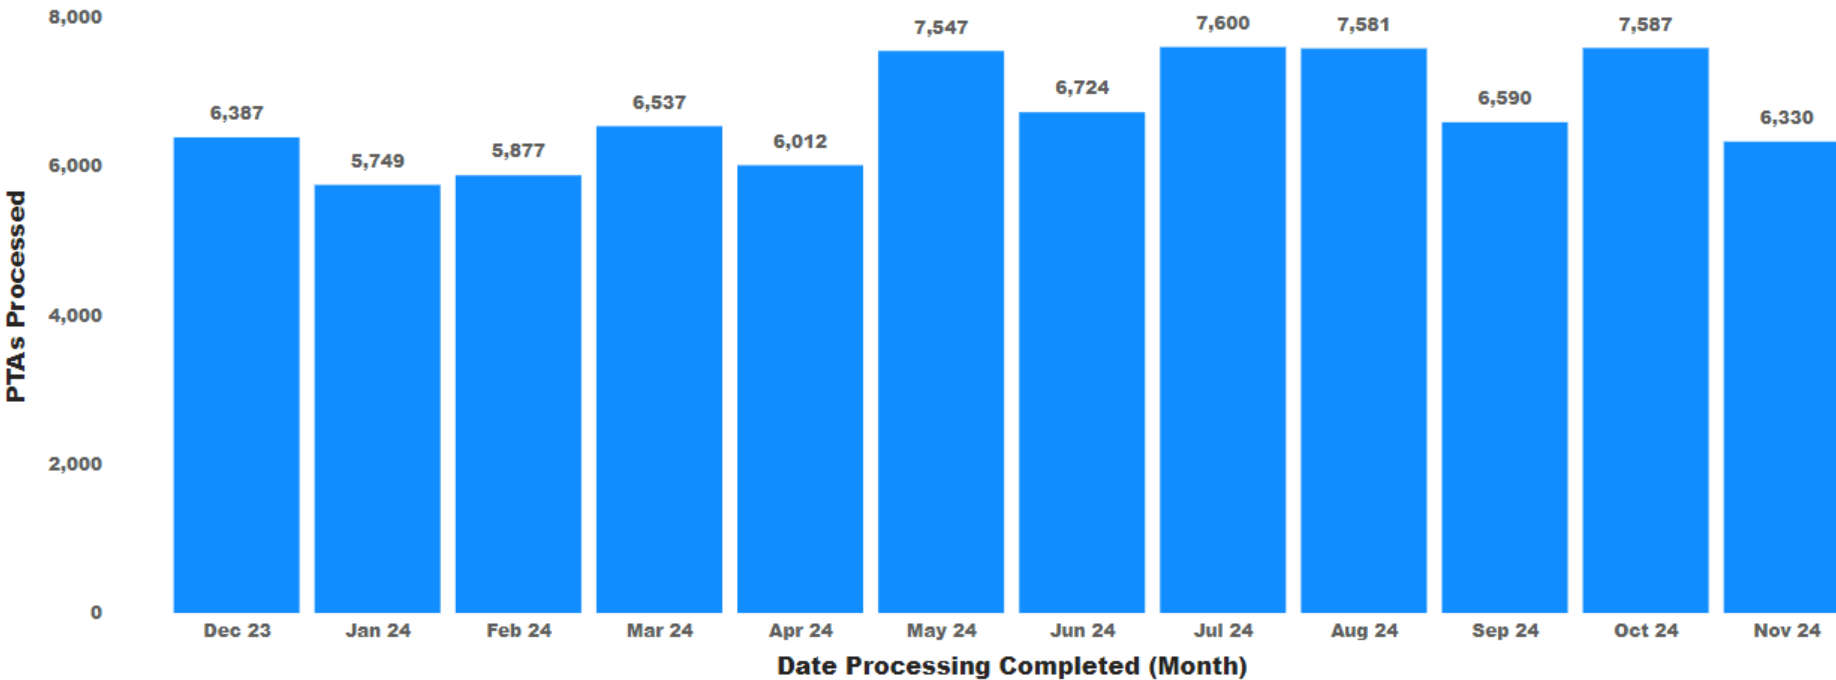

MAJOR CUSTOMER APPLICATIONS

PERMITS TO ACQUIRE

PTAs Finalised per Month

Total Number of PTAs finalised each month including:

- Expired
- Issued
- Lapsed
- Refused
- Re-issued
- Revoked
- Suspended
- Used
- Finalised